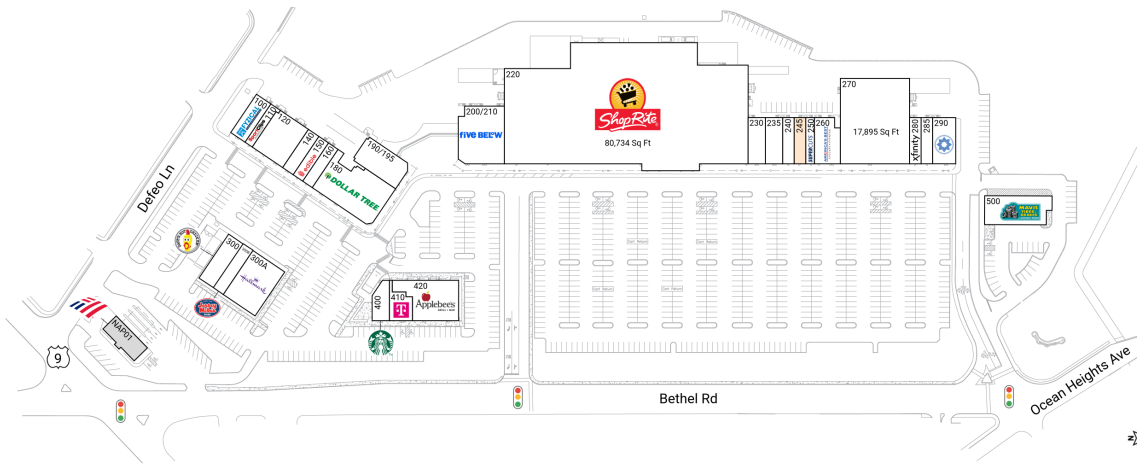

Source: Synergos Technologies, Inc. 2024

Anchored by an 80,734 Sq Ft ShopRite, this market-dominant center draws an estimated 8K+ daily visits and 3M+ annually (Placer.ai 2025)

Surrounded by a highly affluent and educated population, with average household incomes of \$145K+ and 41% holding college degrees within 3 miles

High visibility from 16K+ vehicles daily on New Rd and 19K+ on Ocean Heights Ave (Kalibrate 2025)

Located a short distance from Ocean City beaches and boardwalk

Ocean Heights Plaza

319 Bethel Road | Somers Point, NJ 08244

Atlantic County Atlantic City-Hammonton, NJ 179,183 Sq Ft

39.3321, -74.5957

Available Spaces

245 1,600 Sq Ft 360°

Current Tenants Space size listed in square feet

100	Fyzical	2,054
110	Sport Clips	1,230
120	Somers Point Dental, P.C.	4,865
140	Ocean Garden Kitchen	1,760
150	Edible Arrangements	1,600
160	OceanHeights Foot&Body Massage	1,600
180	Dollar Tree	9,552
190/195	J Suites	4,370
200/210	Five Below	7,756
220	ShopRite	80,734
230	Doggie Style	2,400
235	Manco & Manco's	2,400
240	Tony Beef	1,600
250	Supercuts	1,200
260	America's Best Contacts & Eyeglasses	3,423
270	Occupied	17,895
280	XFINITY by Comcast	1,600
285	Tiffani Nail & Beauty Spa	1,600
290	Club Pilates	3,200
300	Dave's Hot Chicken	3,000
300A	Hallmark Cards	6,000
300B	Jersey Mike's	1,774
400	Starbucks	1,860
410	T-Mobile	2,003
420	Applebee's	6,169
500	Mavis Tire	5,600
NAP01	Bank of America	0

This site plan is for illustrative and information purposes only, showing the general layout of the shopping center; and is not a legal survey. Brixmor makes no representation or warranty that the shopping center is exactly as depicted as site conditions and tenant mix are subject to change over time.