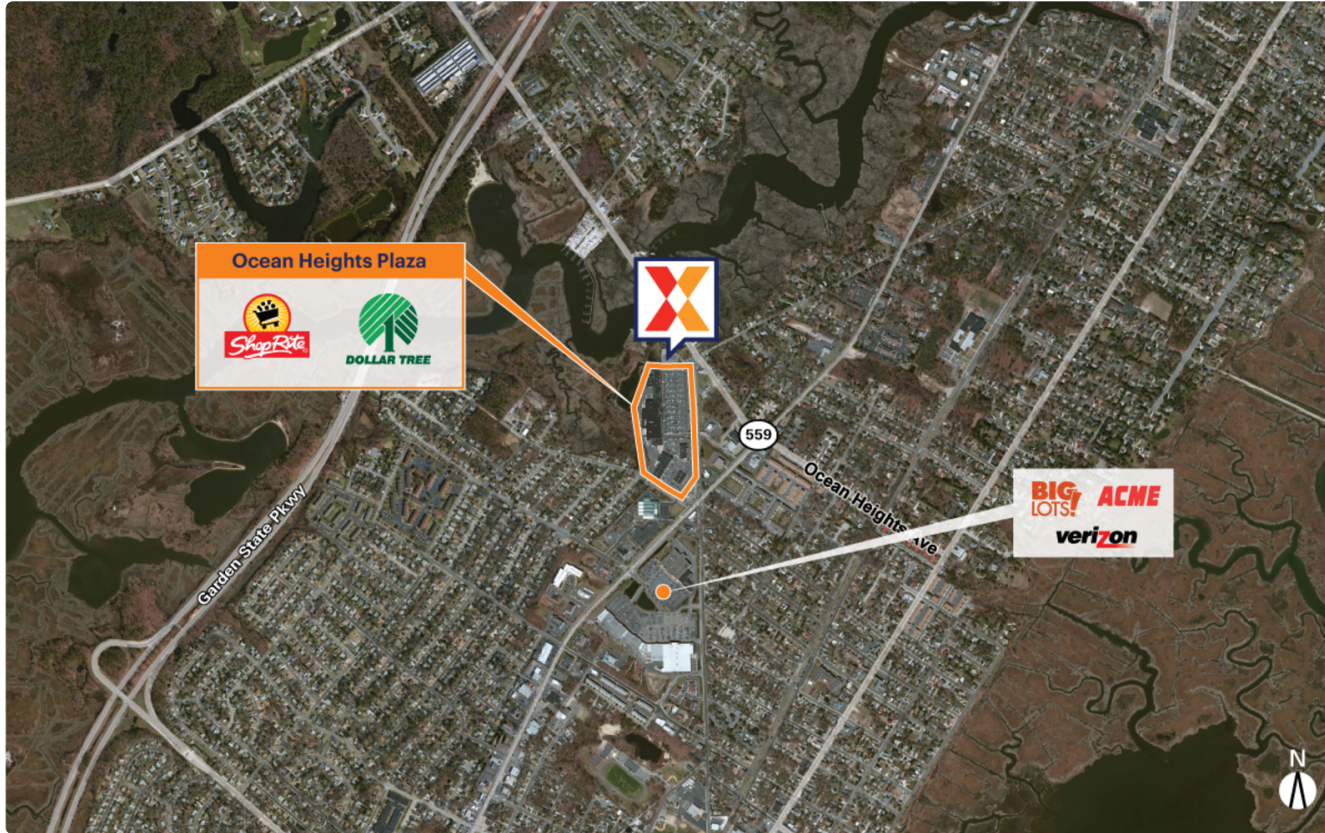

Ocean Heights Plaza

319 Bethel Road | Somers Point, NJ 08244

Atlantic County Atlantic City-Hammonton, NJ 179,183 Sq Ft

39.3321, -74.5957

Demographics	1 Mile	3 Miles	5 Miles
Population	8,843	31,285	72,278
Daytime Pop.	8,698	27,063	65,998
Households	3,830	12,539	29,297
Income	\$112,266	\$145,040	\$147,194

Source: Synergos Technologies, Inc. 2024

Anchored by an 80,734 Sq Ft ShopRite, this market-dominant center draws an estimated 8K+ daily visits and 3M+ annually (Placer.ai 2025)

Surrounded by a highly affluent and educated population, with average household incomes of \$145K+ and 41% holding college degrees within 3 miles

High visibility from 16K+ vehicles daily on New Rd and 19K+ on Ocean Heights Ave (Kalibrate 2025)

Located a short distance from Ocean City beaches and boardwalk

Ocean Heights Plaza

319 Bethel Road | Somers Point, NJ 08244

Atlantic County Atlantic City-Hammonton, NJ 179,183 Sq Ft

39.3321, -74.5957

Available Spaces

245 1,600 Sq Ft 360°

Current Tenants Space size listed in square feet

100	Fyzical	2,054
110	Sport Clips	1,230
120	Somers Point Dental, P.C.	4,865
140	Ocean Garden Kitchen	1,760
150	Edible Arrangements	1,600
160	OceanHeights Foot&Body Massage	1,600
180	Dollar Tree	9,552
190/195	J Suites	4,370
200/210	Five Below	7,756
220	ShopRite	80,734
230	Doggie Style	2,400
235	Manco & Manco's	2,400
240	Tony Beef	1,600
250	Supercuts	1,200
260	America's Best Contacts & Eyeglasses	3,423
270	Occupied	17,895
280	XFINITY by Comcast	1,600
285	Tiffani Nail & Beauty Spa	1,600
290	Club Pilates	3,200
300	Dave's Hot Chicken	3,000
300A	Hallmark Cards	6,000
300B	Jersey Mike's	1,774
400	Starbucks	1,860
410	T-Mobile	2,003
420	Applebee's	6,169
500	Mavis Tire	5,600
NAP01	Bank of America	0